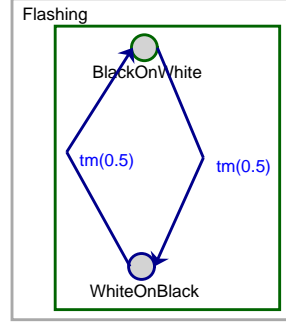

Running

Control

Editing

Edit

FlashTime

Timer